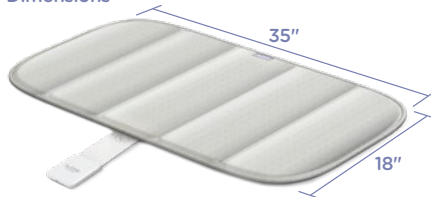

Features

Smart Wireless Sensor Mat

- Smart Sleep Monitoring Technology
- Awake & Asleep Tracking
- Wearable-Free
- Rechargeable Battery Included (Up to 5 days on Full Charge)
- Soft, Breathable, & Hypoallergenic Fabric
- Wi-Fi & Wireless Connectivity

1080p Wi-Fi Video Baby Camera

- Live 1080p HD Streaming via Smart Device
- Private, Secure, and Certified Wi-Fi Connection
- 7 Colour Night Light & Sleep Trainer
- Enhanced Infrared Night Vision
- Digital Pan, Tilt and Zoom
- Lullabies, Soothing Sounds & Personalized Recordings
- Two-Way Talk
- Sound & Motion Notifications
- Room Temperature Monitoring & Alerts
- Magnetic Mount with Stand
- High Sensitivity Microphone
- Works with Amazon Alexa and Google Assistant

Dimensions

Hubble Services

- The most comprehensive Baby services app on the market
- NEW: HubbleClub
- NEW: HubbleClub recording
- BabyZone set up and alerts
- Sharing of snapshots on DS and social media
- Camera commands through Alexa and Google Assistant
- Library of lullabies/soothing songs/ audiobooks
- Downloadable personalized message Motion, sound, temperature detection and notification
- Download and share snapshots and videos
- Baby Growth and Development Tracker
- Expert Sleep Advice & Parenting Tips